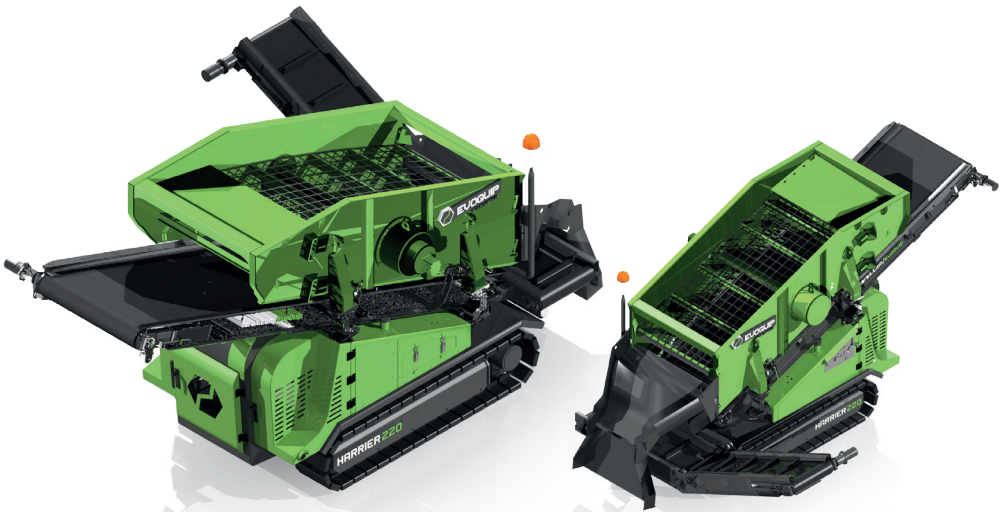

**SCREENING RANGE**

# HARRIER 220

**SCREEN**

2.1m (6'9") x 1.1m (3'6") Double deck screen  
600mm x 1.1m (2' x 3'6") Feed in area  
End tensioned as standard

**POWERUNIT**

Isuzu engine (21kW / 28.5hp)  
Simple to operate

**OUTPUT POTENTIAL**

|            | LENGTH         | WIDTH         | HEIGHT       |
|------------|----------------|---------------|--------------|
| Track Unit | 4.36m (14' 4") | 1.8m (5' 11") | 2.23m (7'4") |

Weight: 3,300Kgs (7275lbs)